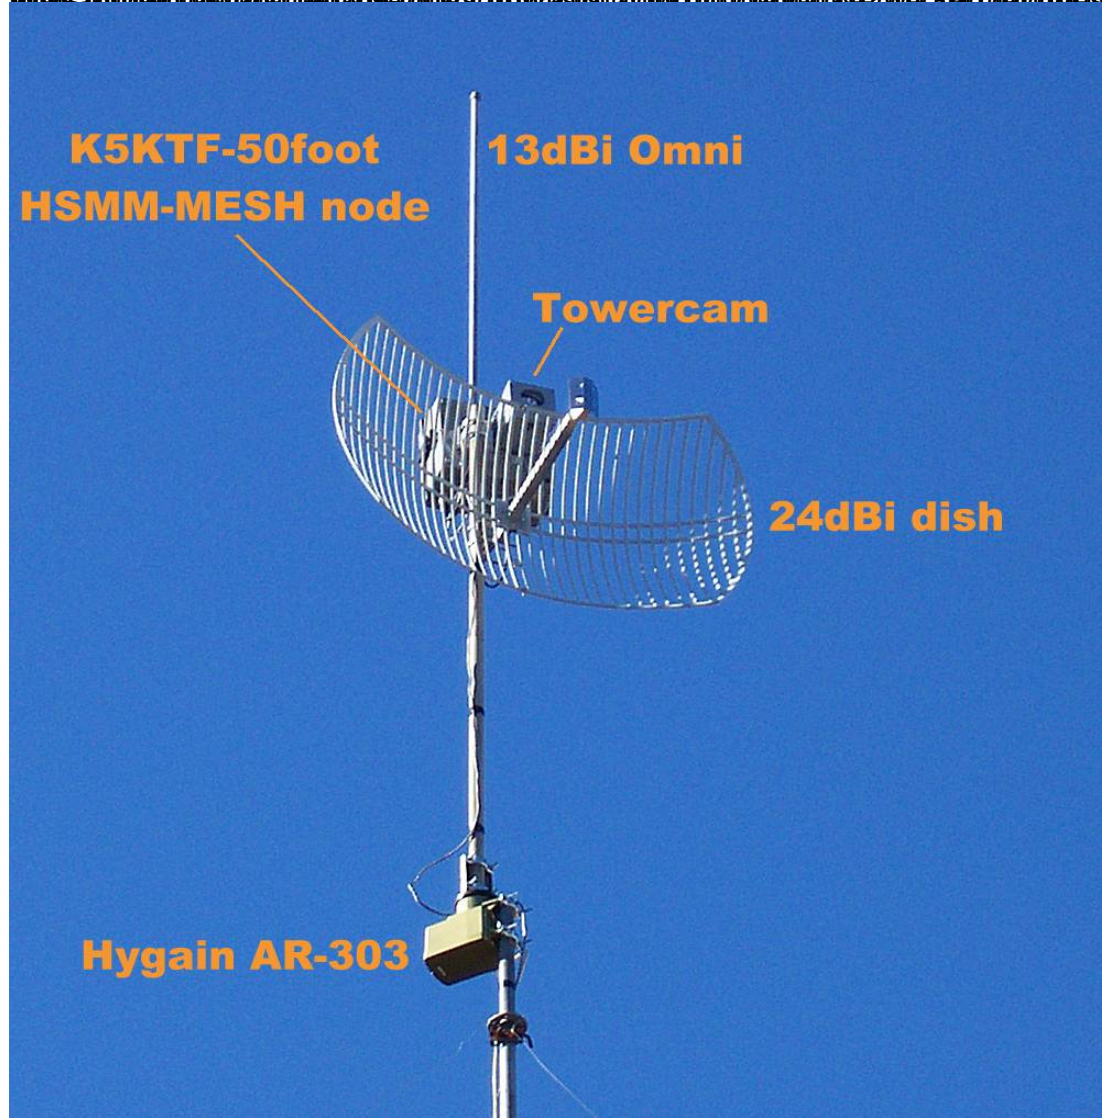

Tower Cam via Mesh

Written by Jim Kinter, K5KTF - Last Updated Monday, 16 January 2012 22:19

Installed one of my Trendnet TV IP110 webcams in a weatherproof box, then installed that inline with my 24dBi dish on a 50' push up pole.

Tower Cam via Mesh

Written by Jim Kinter, K5KTF - Last Updated Monday, 16 January 2012 22:19

Tower Cam via Mesh

Written by Jim Kinter, K5KTF - Last Updated Monday, 16 January 2012 22:19

With the addition of the 24dBi dish antenna, the tower cam is now able to stream video to the web

And the addition of the 24dBi dish antenna, the tower cam is now able to stream video to the web